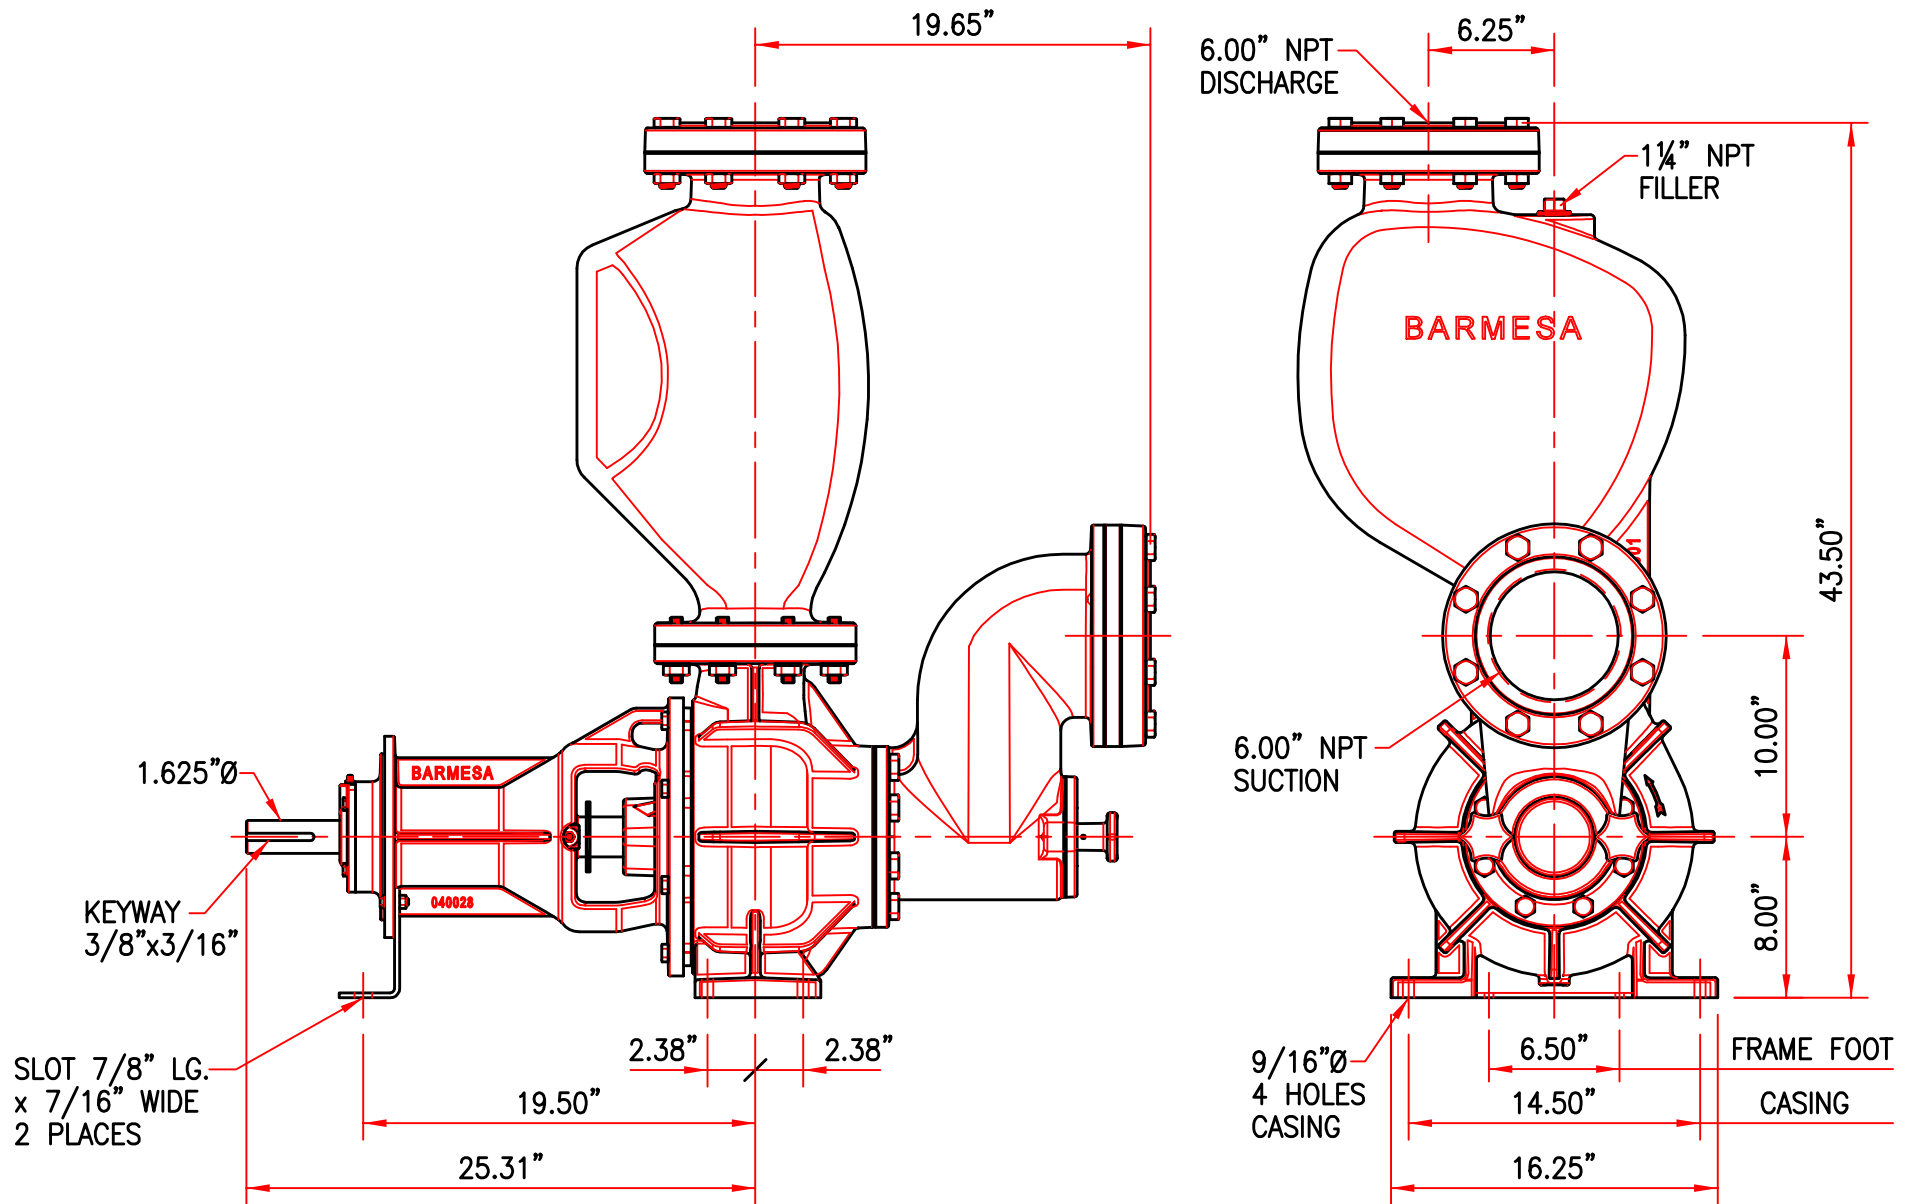

# MODEL ET6-U BARE PUMP DRAWING

DIMENSIONS IN INCHES

DRAWN BY:  
LEOPOLDO MONTALVO